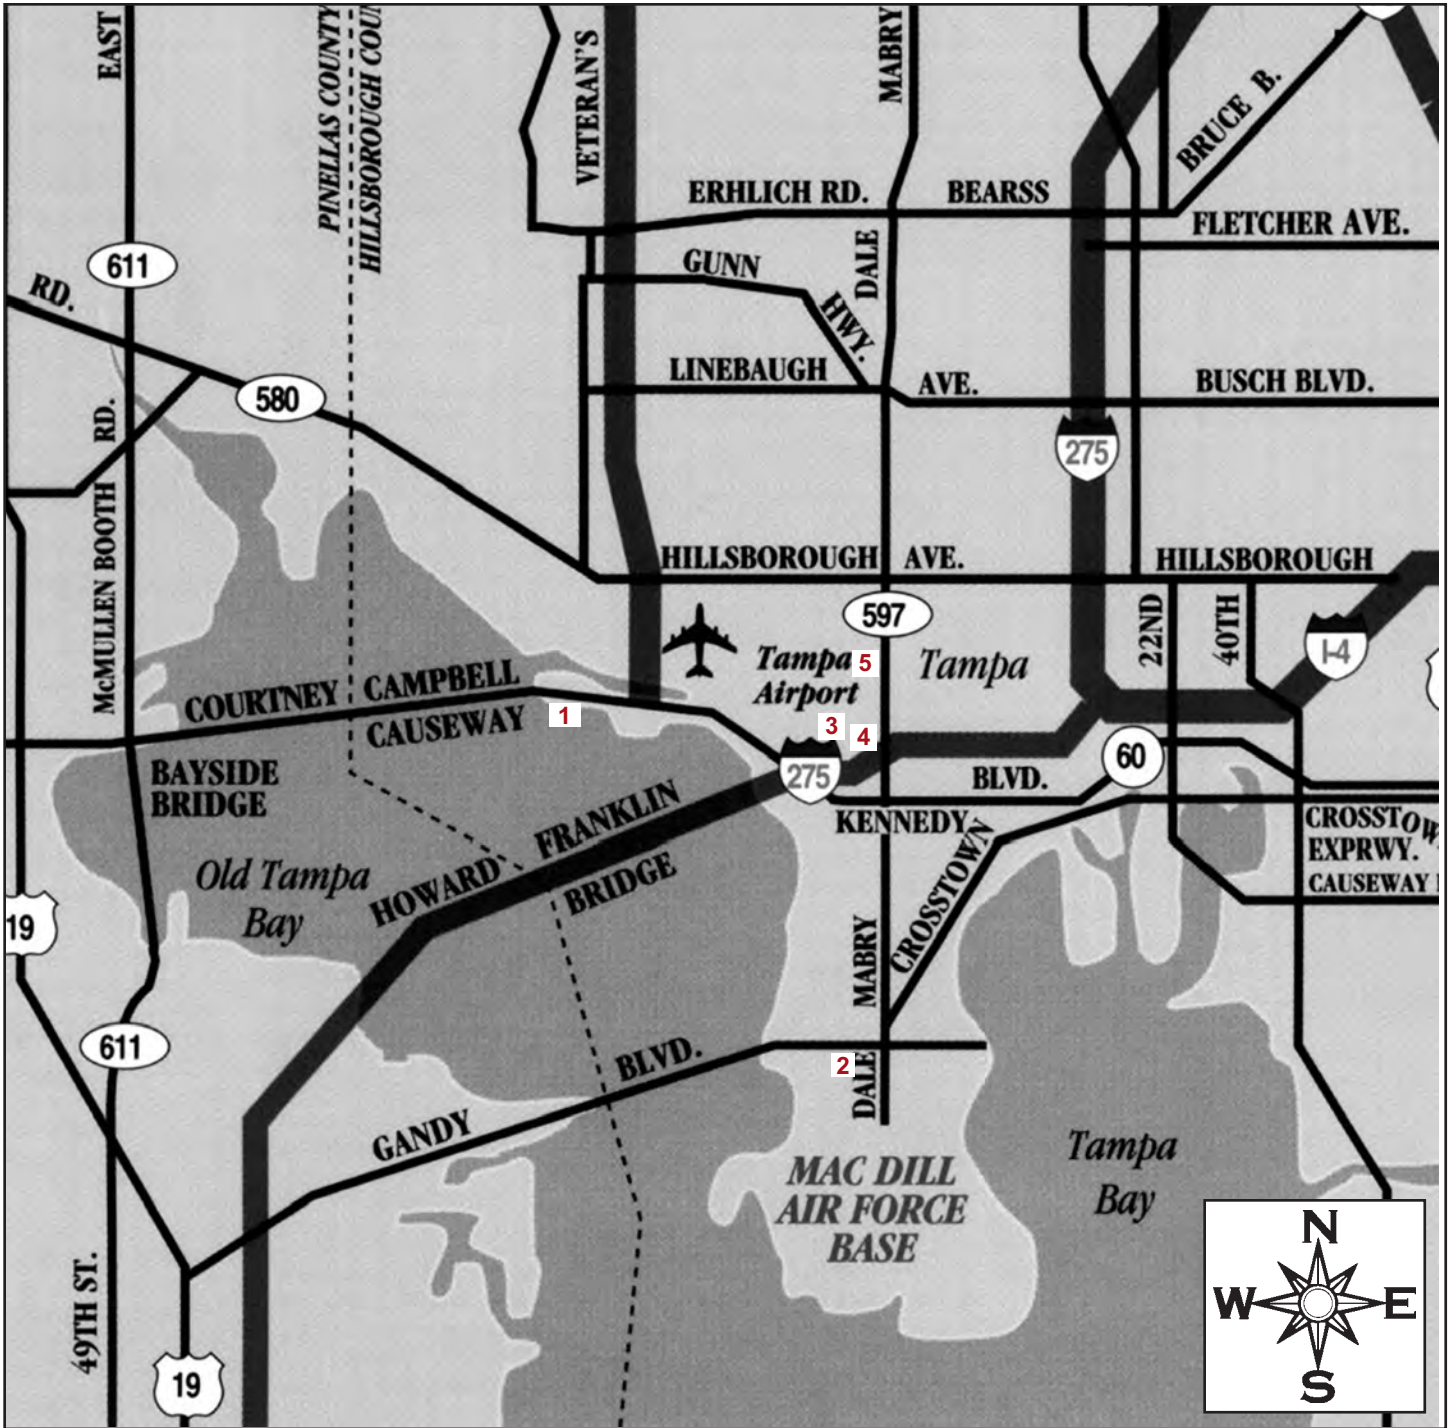

CONTRACT QUARTERS DIRECTIONS FROM MACDILL AFB, FL

HOTEL NAME

ADDRESS

- | | |
|--------------------|---------------------------|
| 1. Sailport Resort | 2506 N. Rocky Point Drive |
| 2. La Quinta Inn | 4620 Gandy Blvd |
| 3. Quorum Hotel | 700 N. Westshore Blvd |
| 4. Sheraton Suites | 4400 W. Cypress Street |
| 5. Comfort Inn | 4732 N. Dale Mabry Hwy |

CONTRACT QUARTERS DIRECTIONS FROM MACDILL AFB, FL

1. Sailport Resort Waterfront Suites

2506 N. Rocky Point Dr, Tampa, FL 33607

(813) 281-9599

Start out going NORTHBOUND on S DALE MABRY HWY (5.5 miles). Turn LEFT onto W JOHN F KENNEDY BLVD (1.4 miles). Merge onto MEMORIAL HWY toward CLEARWATER (1.7 miles). Take the SR-60 W exit on the left toward CLEARWATER (0.1 miles). Merge onto W COURTNEY CAMPBELL CAUSEWAY/FL-60 via the ramp on the left (1.3 miles). Turn LEFT onto N ROCKY POINT DR (0.3 miles). Sailport Resort is on the right.

2. La Quinta Inn

4620 Gandy Blvd, Tampa, FL 33611

(813) 835-6262

Start out going NORTHBOUND on S DALE MABRY HWY (2.0 miles). Turn LEFT onto W GANDY BLVD (1.0 miles). La Quinta Inn is on the left.

3. Quorum Hotel

700 N. Westshore Blvd, Tampa, FL 33609

(813) 289-8200

Start out going NORTHBOUND on S DALE MABRY HWY (5.5 miles). Turn LEFT onto W JOHN F KENNEDY BLVD (1.1 miles). Turn RIGHT onto N WESTSHORE BLVD (0.4 miles). Quorum Hotel is on the corner of WESTSHORE BLVD and CYPRESS ST.